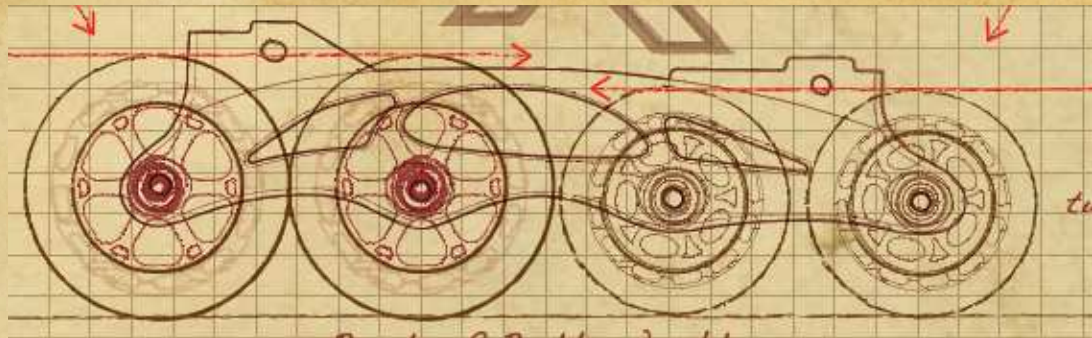

K2 Skate 2014

VORTECH
VENTILATION SYSTEM

THE ORIGINAL
SoftBoot™

Optimal Stability & Performance

Performance Hi - Lo

10mm Difference between Back-Front
Stability, Acceleration, Maneuverable, Big Wheel Smooth Speeds

Fitness Hi - Lo

4mm Difference between Back-Front
Stability - Maneuverability - Larger Wheel Smooth Speed

Youth Hi - Lo

4mm Difference between Back-Front
Stability - Maneuverability - Smooth roll

VORTECH[®] VENTILATION SYSTEM