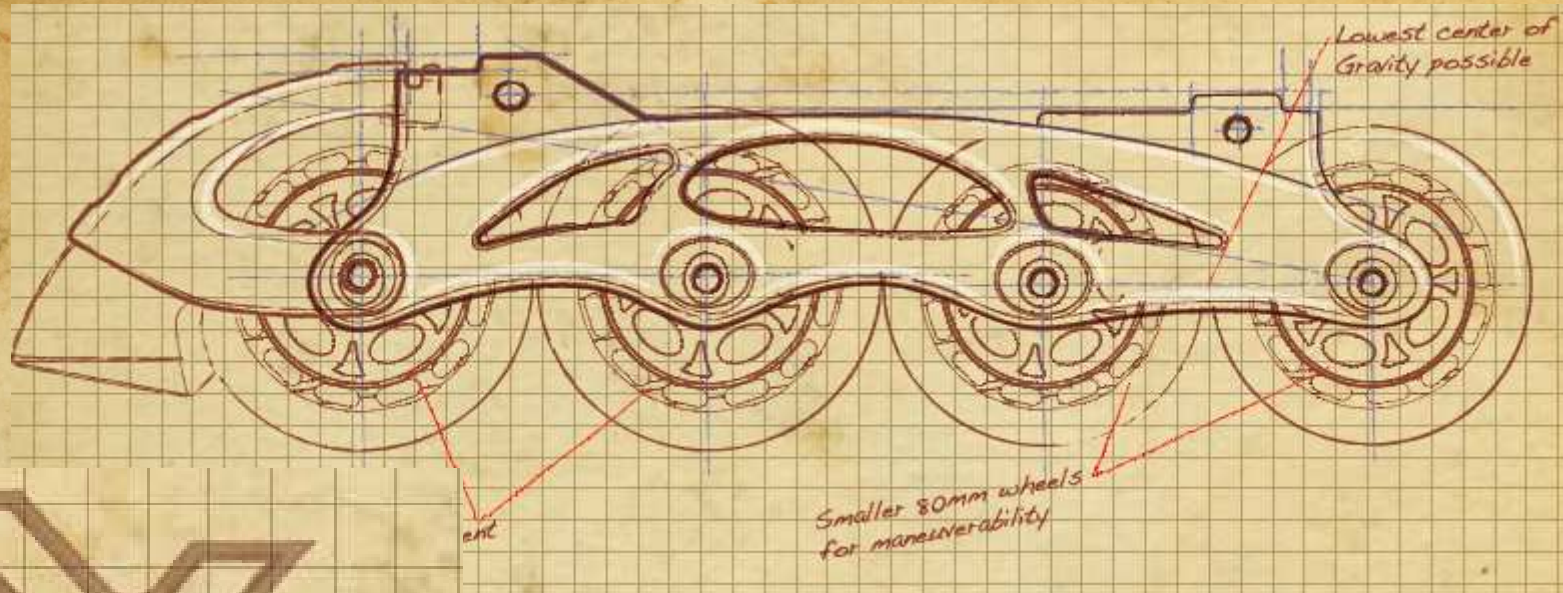

K2 Skate 2014

VORTECH
VENTILATION SYSTEM

THE ORIGINAL
SoftBoot™

Optimal Stability & Performance

Performance Hi - Lo

10mm Difference between Back-Front
Stability, Acceleration, Maneuverable, Big Wheel Smooth Speeds

Fitness Hi - Lo

4mm Difference between Back-Front
Stability - Maneuverability - Larger Wheel Smooth Speed

Youth Hi - Lo

4mm Difference between Back-Front
Stability - Maneuverability - Smooth roll

VORTECH[®] VENTILATION SYSTEM