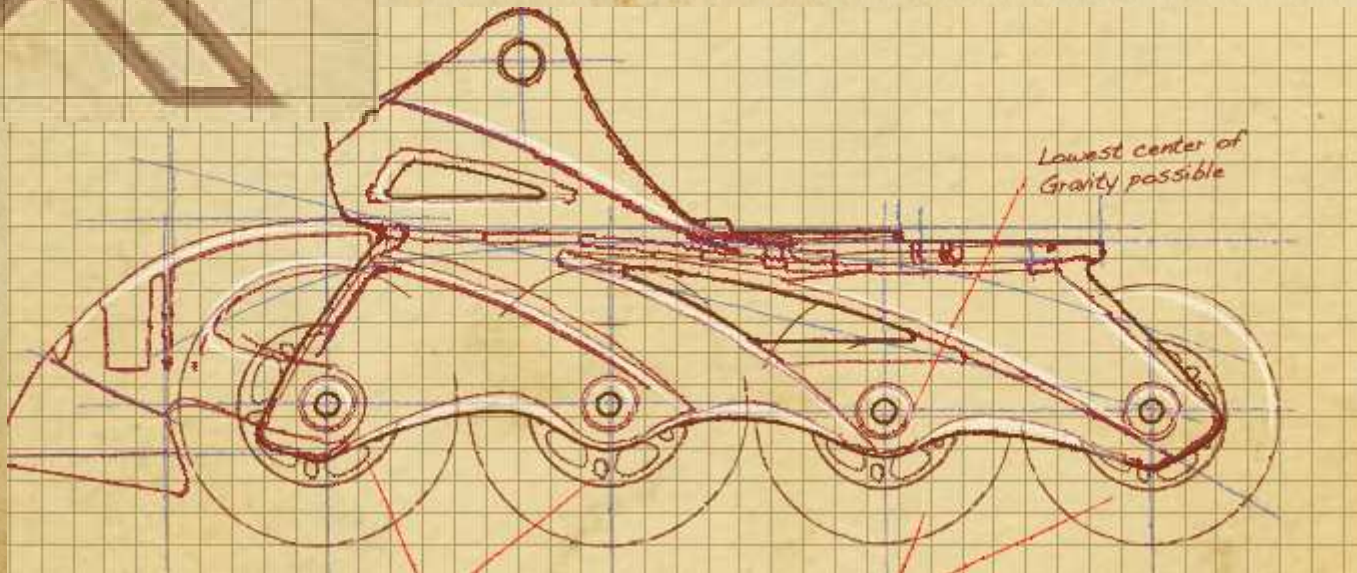

K2 Skate 2014

VORTECH
VENTILATION SYSTEM

THE ORIGINAL
SoftBoot™

Optimal Stability & Performance

Performance Hi - Lo

10mm Difference between Back-Front
Stability, Acceleration, Maneuverable, Big Wheel Smooth Speeds

Fitness Hi - Lo

4mm Difference between Back-Front
Stability - Maneuverability - Larger Wheel Smooth Speed

Youth Hi - Lo

4mm Difference between Back-Front
Stability - Maneuverability - Smooth roll

VORTECH[®] VENTILATION SYSTEM